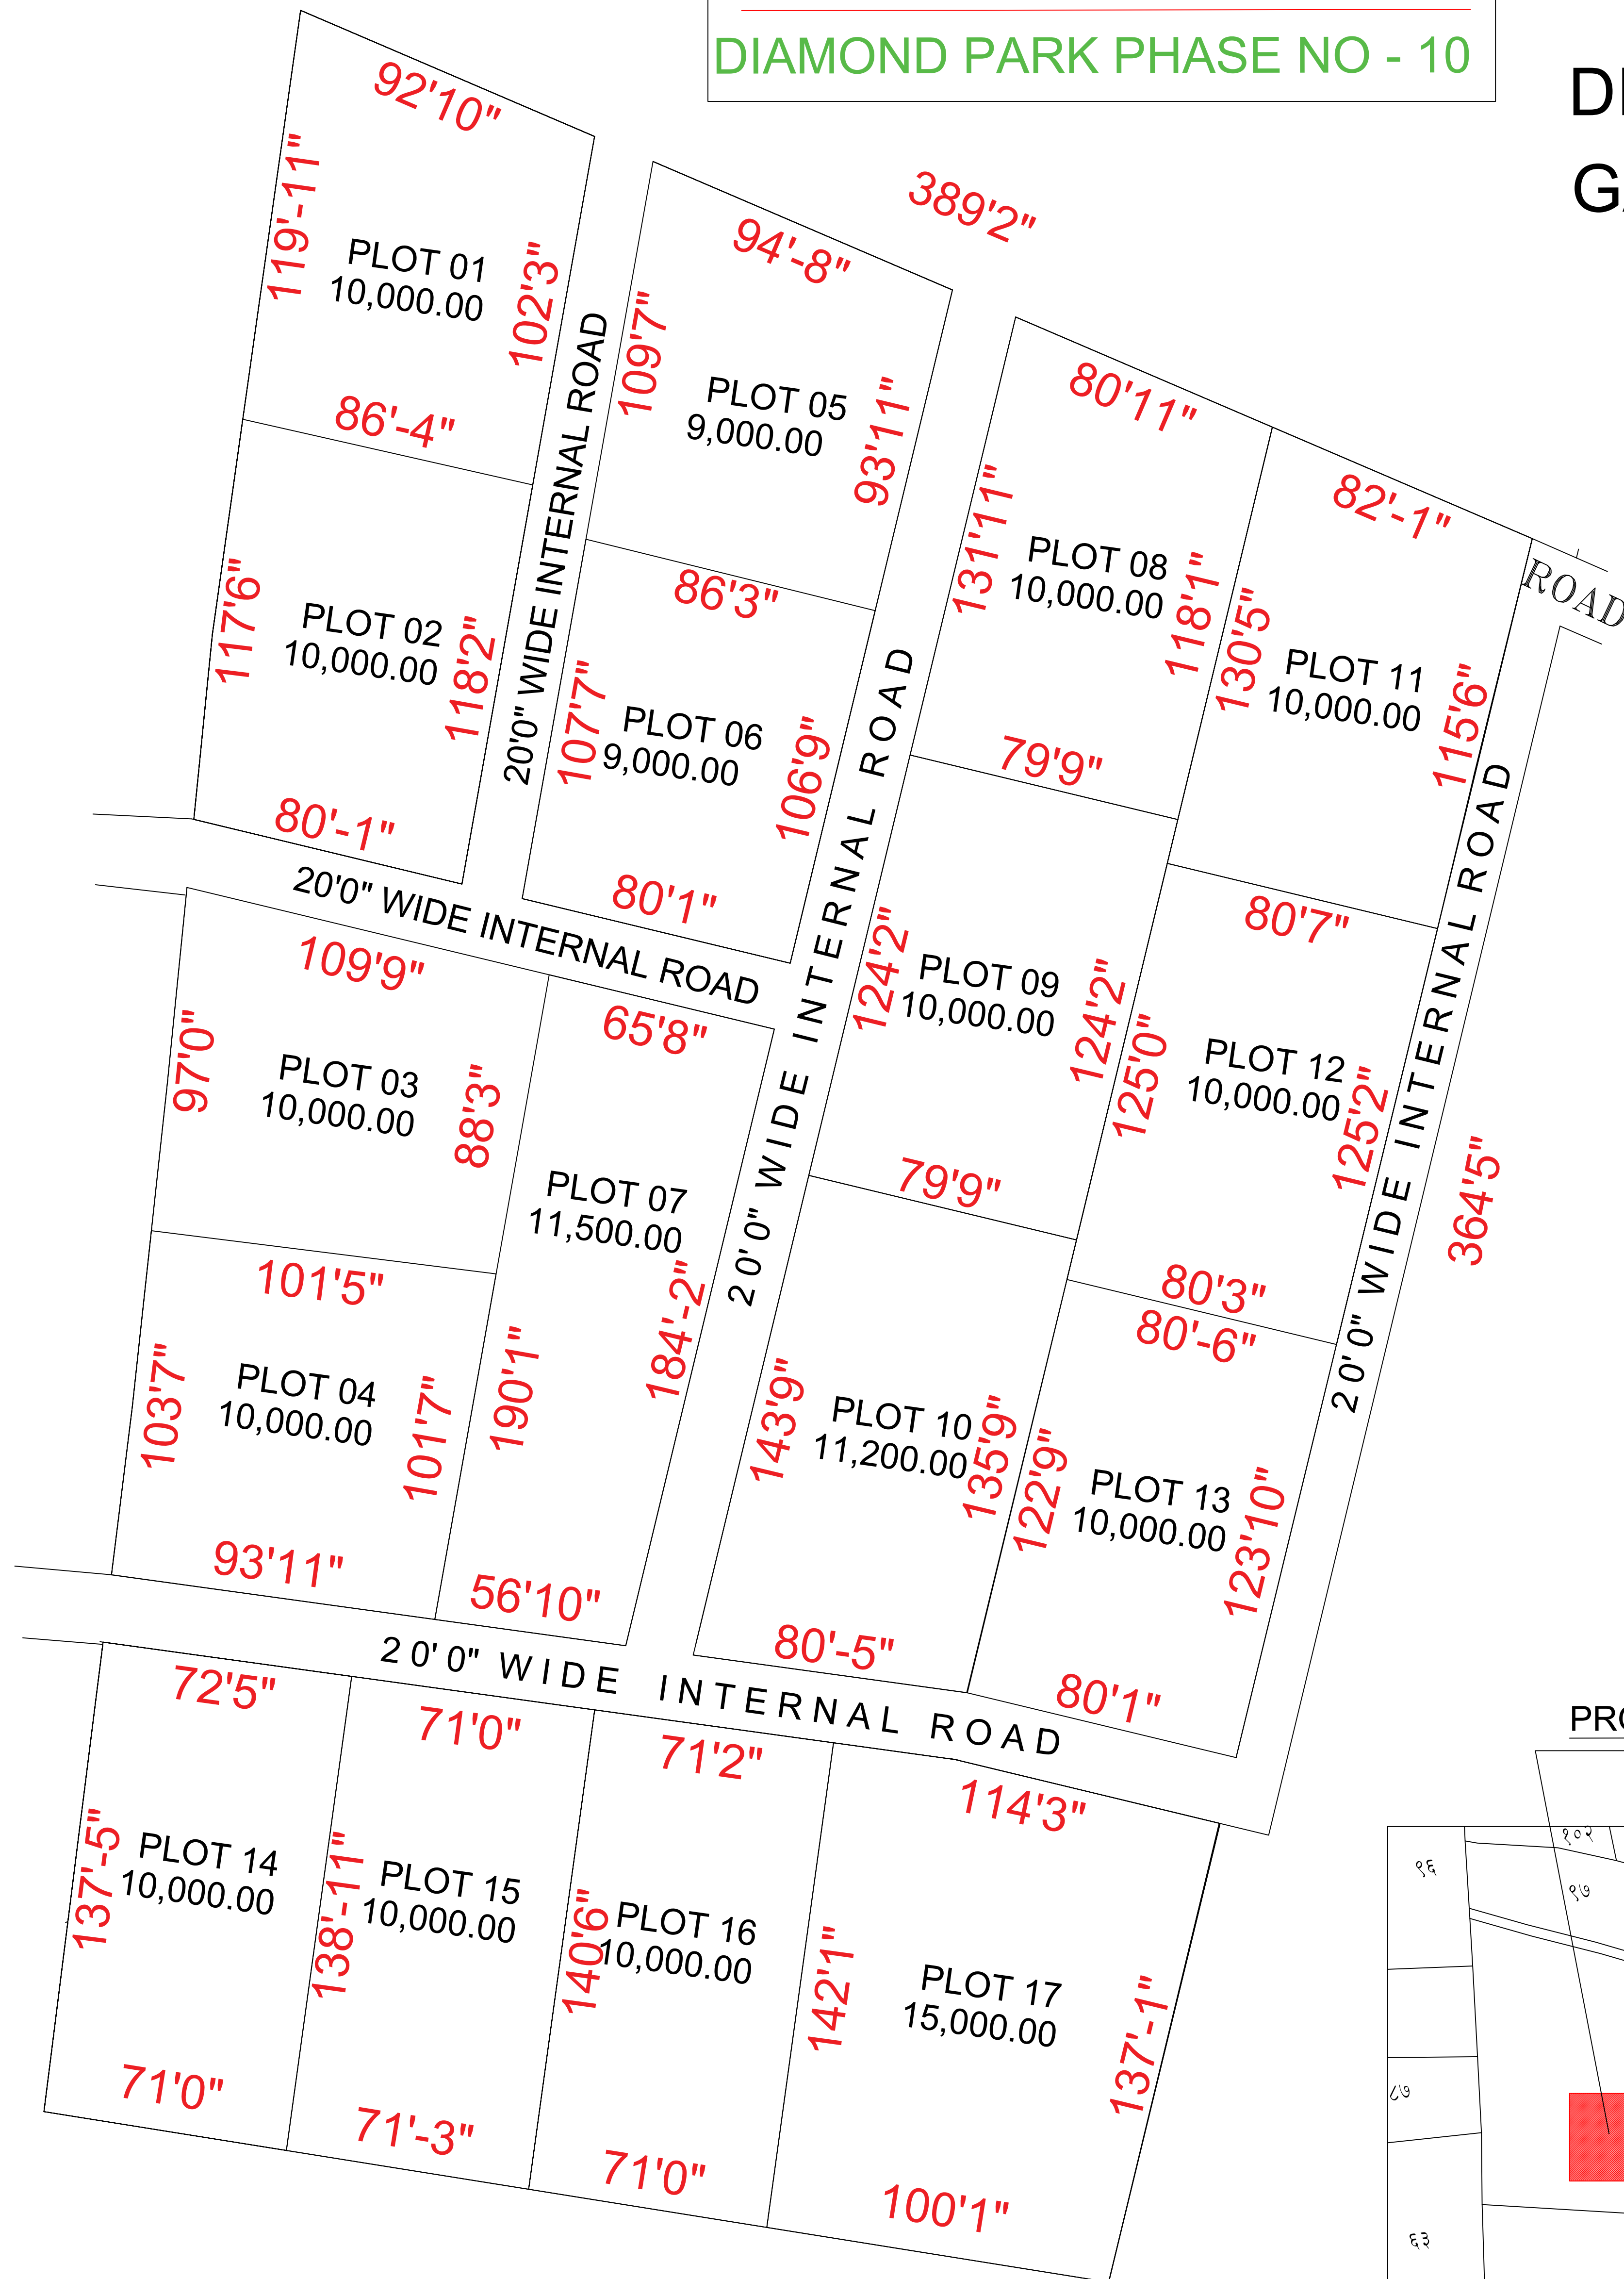

DEVELOPER BY  
**SKY DEVELOPERS**  
 DIAMOND PARK PHASE NO - 10

VILLAGE - KALKHAIREWADI  
 TALUKA - BARAMATI  
 DIST - PUNE  
 GAT NO - 86

**PLOT AREA**

S.N.	PLOT NO	AREA SQ.FT.
1	PLOT NO 1 TO 4	10,000
2	PLOT NO 5 & 6	9,000
3	PLOT NO 7	11,500
4	PLOT NO 8 & 9	10,000
5	PLOT NO 10	11,200
6	PLOT NO 11 TO 16	10,000
7	PLOT NO 17	15,000

**LAY-OUT**

SCALE:-1:1000

**PROPOSED SITE**

**LOCATION**

SCALE:-1:1000

ALL DIMENSION IN FIT