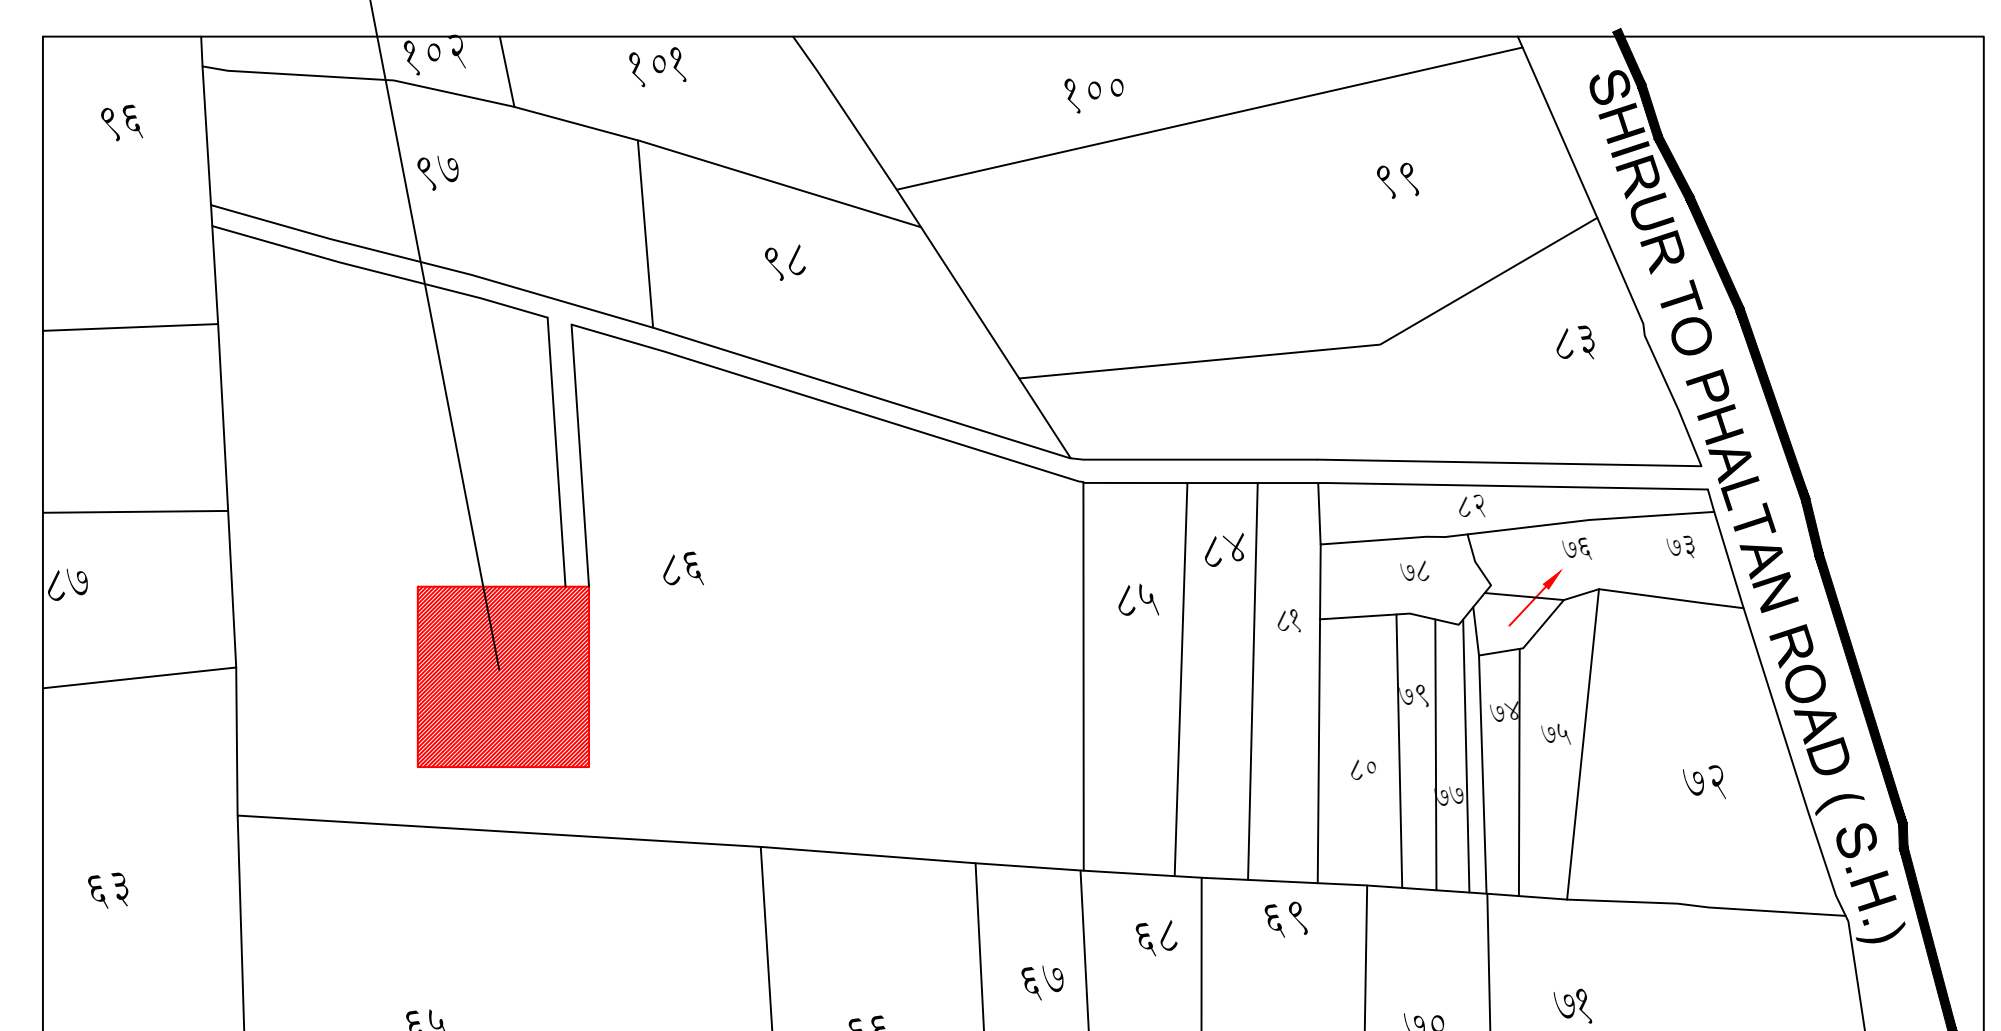

DEVELOPER BY  
**SKY DEVELOPERS**  
 DIAMOND PARK PHASE NO - 10

VILLAGE - KALKHAIREWADI  
 TALUKA - BARAMATI  
 DIST - PUNE  
 GAT NO - 86

**PLOT AREA**

S.N.	PLOT NO	AREA SQ.FT.
1	PLOT NO 1 TO 4	10,000
2	PLOT NO 5 & 6	9,000
3	PLOT NO 7	11,500
4	PLOT NO 8 & 9	10,000
5	PLOT NO 10	11,200
6	PLOT NO 11 TO 16	10,000
7	PLOT NO 17	15,000

**LAY-OUT**

SCALE:-1:1000

**PROPOSED SITE**

**LOCATION**

SCALE:-1:1000

ALL DIMENSION IN FIT